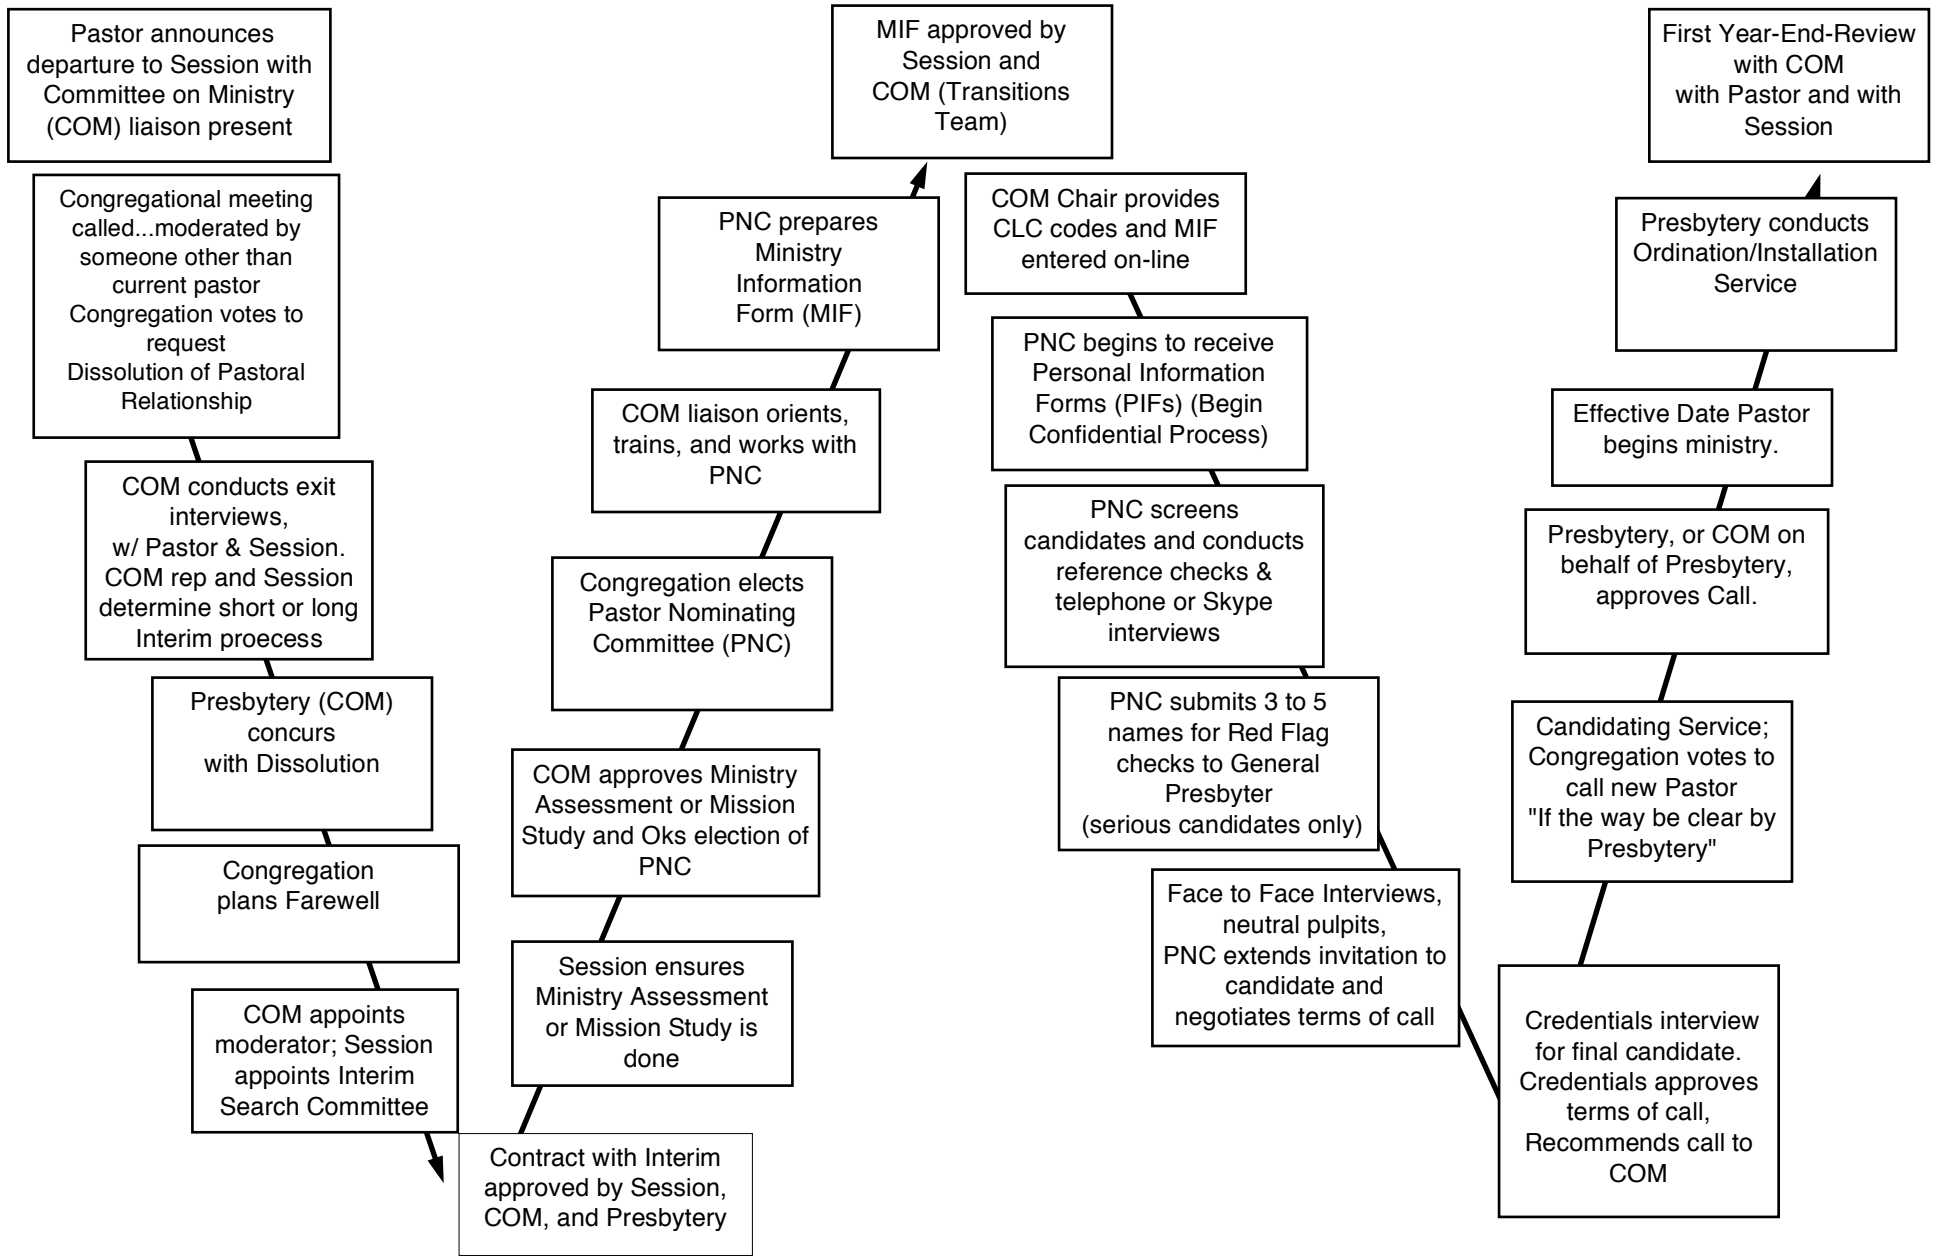

Baltimore Presbytery

Search Process for Pastors & Associate Pastors

Check each box as tasks are completed.

This diagram might be used on a bulletin board to keep your congregation informed on the Search Process.

Some steps may not be applicable in certain situations. Please consult your COM liaison.